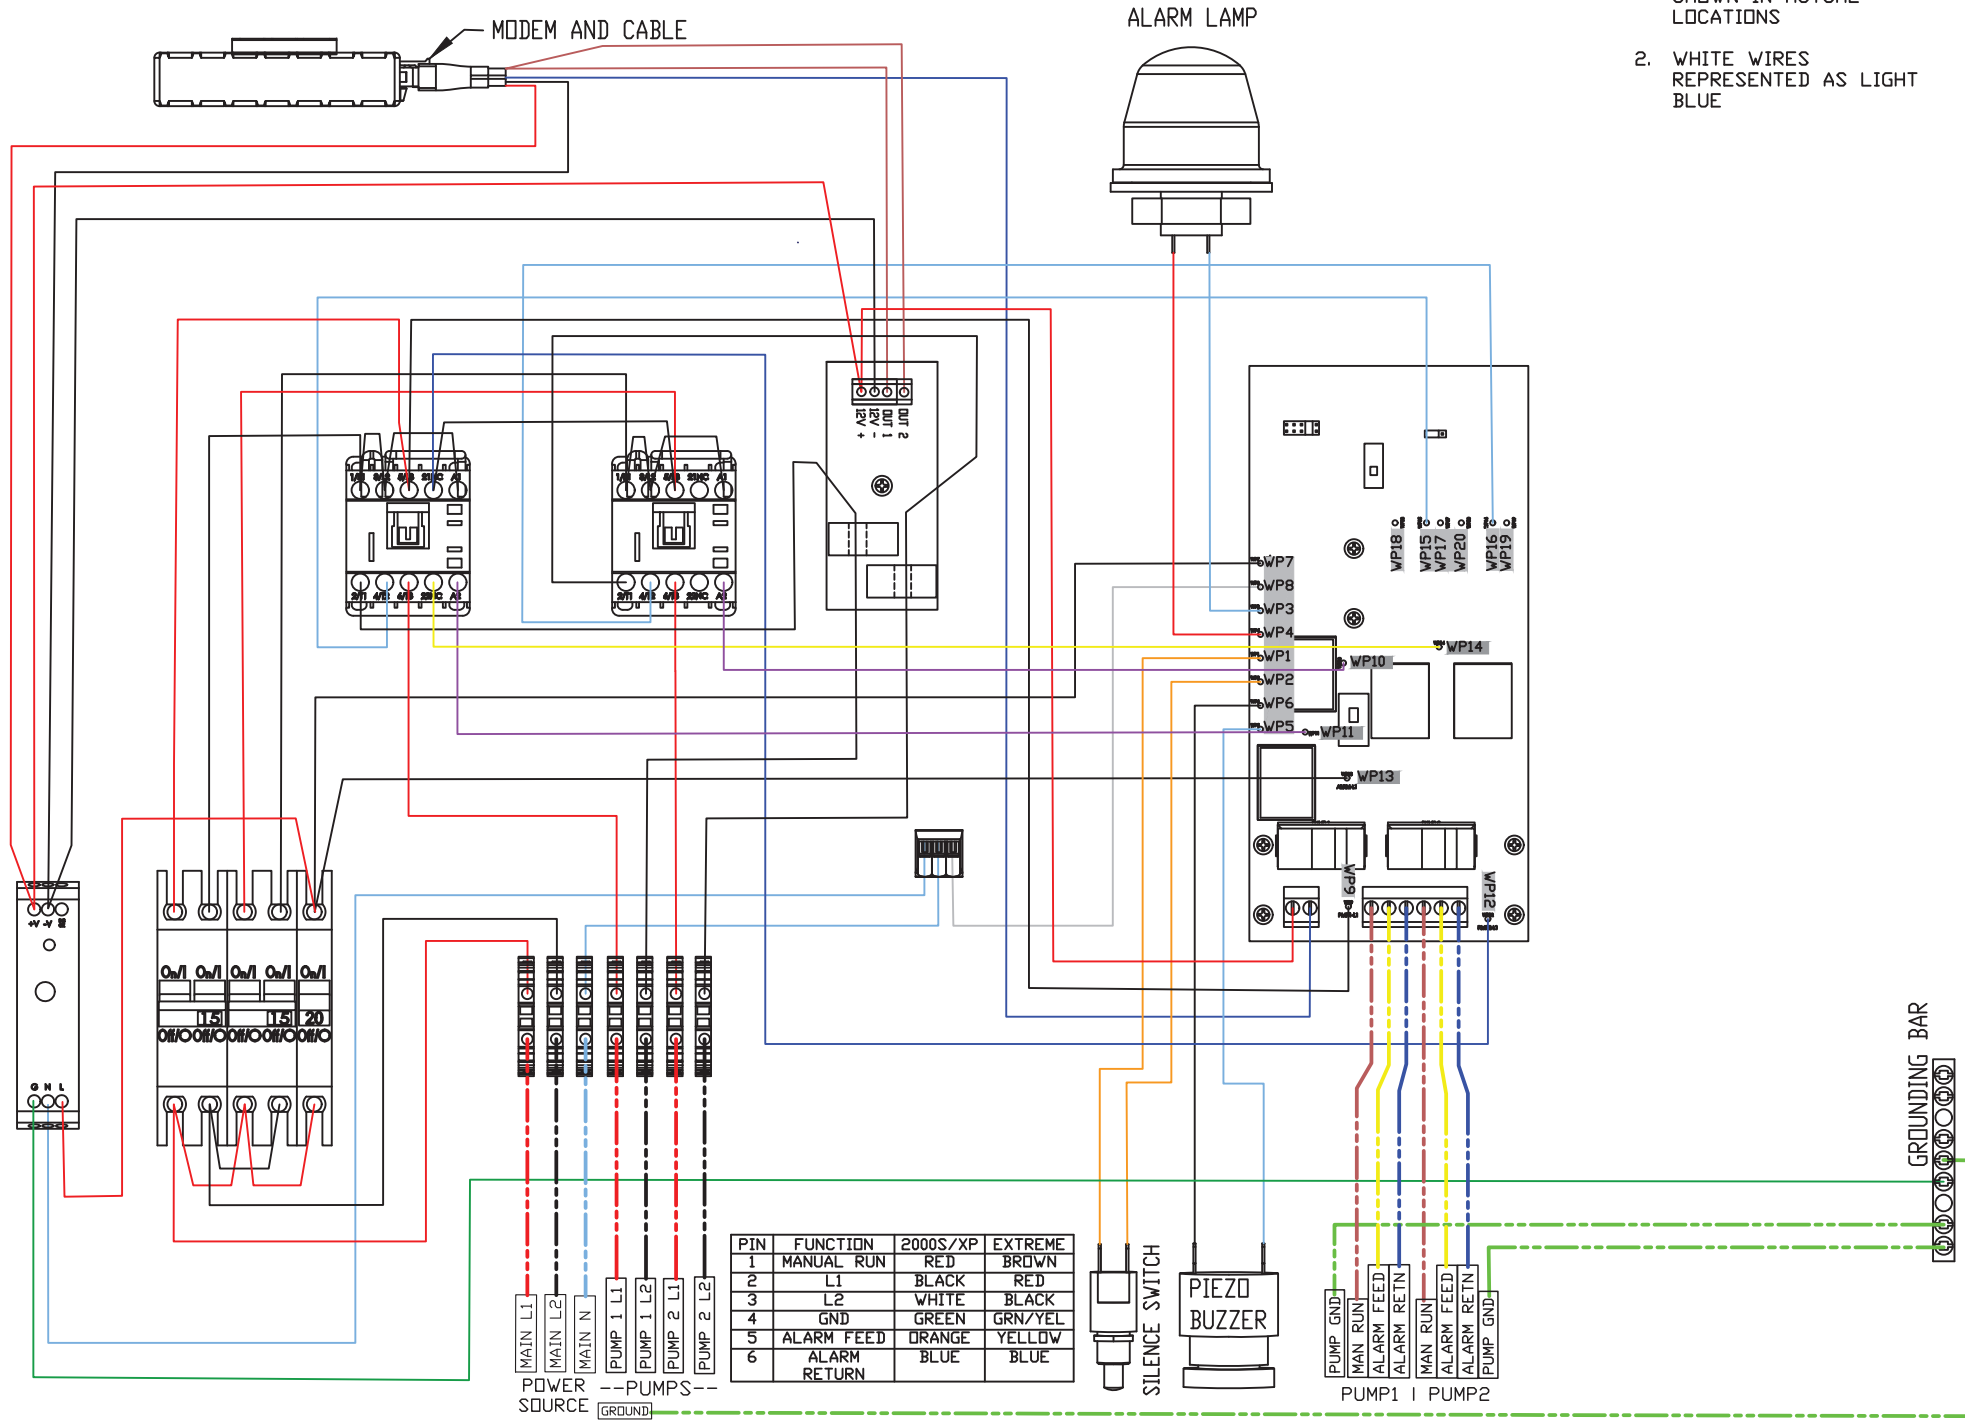

NC0305G01

NOTES:

1. COMPONENTS NOT SHOWN IN ACTUAL LOCATIONS
2. WHITE WIRES REPRESENTED AS LIGHT BLUE

PIN	FUNCTION	2000S/XP	EXTREME
1	MANUAL RUN	RED	BROWN
2	L1	BLACK	RED
3	L2	WHITE	BLACK
4	GND	GREEN	GRN/YEL
5	ALARM FEED	ORANGE	YELLOW
6	ALARM RETURN	BLUE	BLUE

POWER SOURCE -- PUMPS --  
 DEDICATED 30A CIRCUIT BREAKER REQUIRED

PUMP1 | PUMP2  
 PUMP GND-  
 MAN RUN  
 ALARM FEED  
 ALARM RETN  
 MAN RUN  
 ALARM FEED  
 ALARM RETN  
 PUMP GND-

GROUNDING BAR